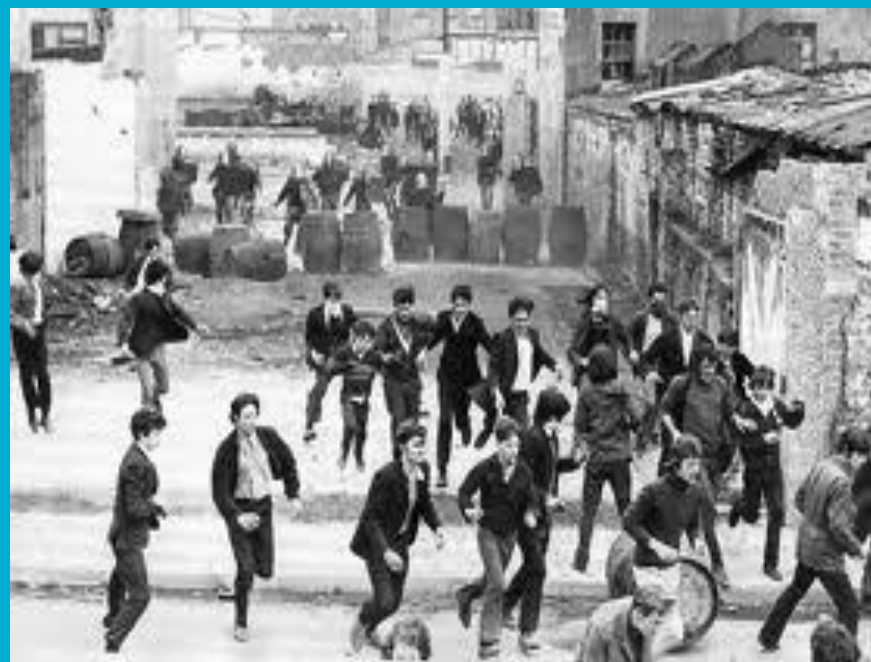

What Happened?

Make Up

Trust

Speed

Outcomes

Kerner Commission - 1967 riots, US

Scarman Inquiry - London 1981

Saville Inquiry 1998–2010: Bloody Sunday